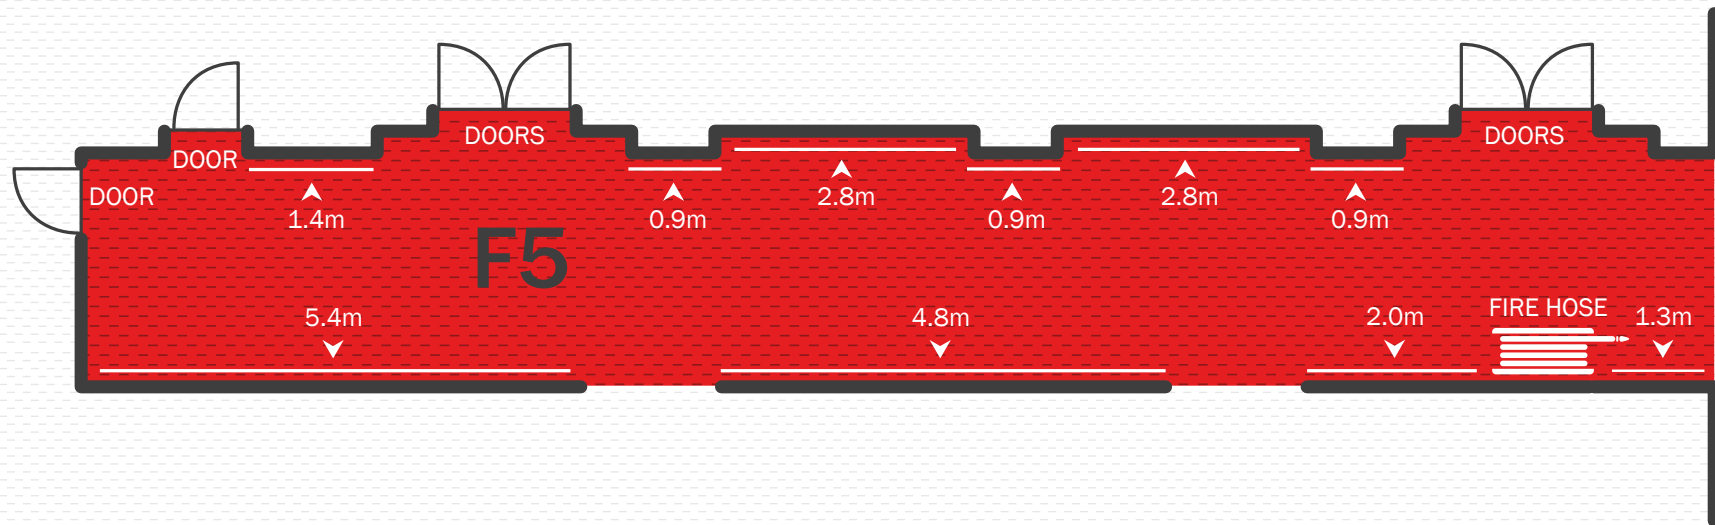

UPSTAIRS CORRIDOR

TEMPORARY GALLERY FRAME NUMBERS & SIZES