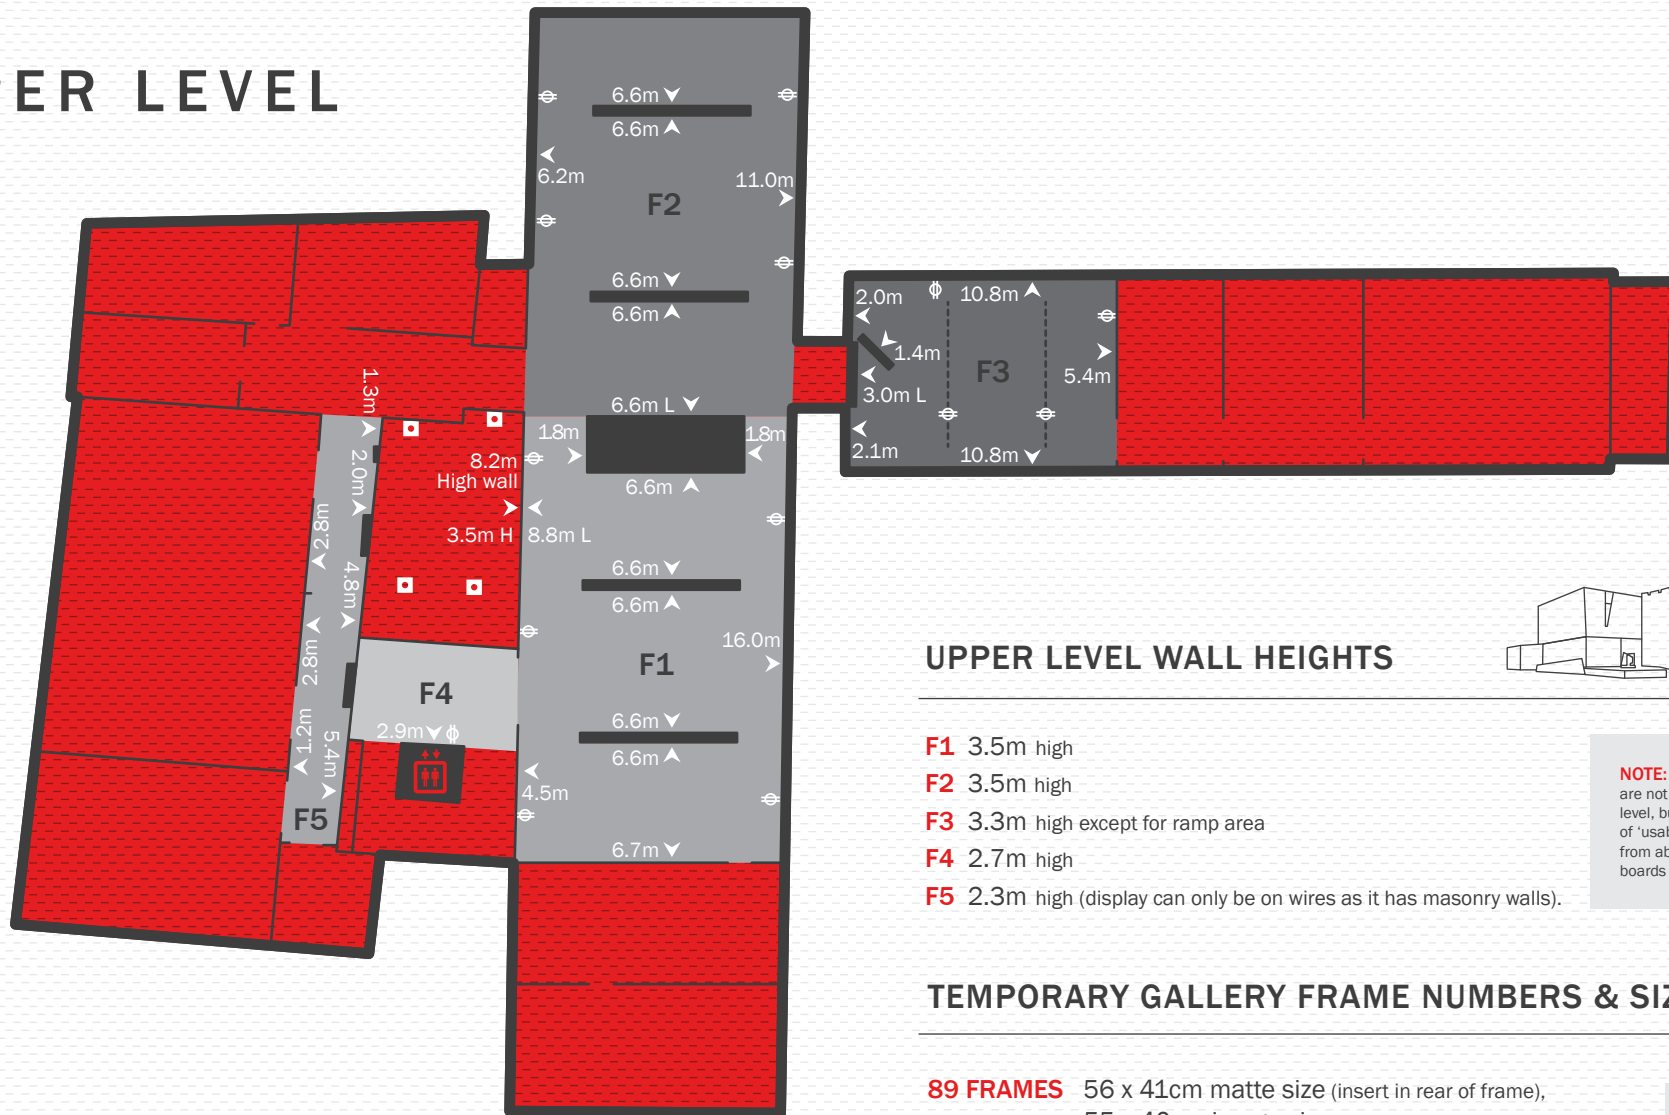

## UPPER LEVEL WALL HEIGHTS

- F1** 3.5m high
- F2** 3.5m high
- F3** 3.3m high except for ramp area
- F4** 2.7m high
- F5** 2.3m high (display can only be on wires as it has masonry walls).

**NOTE:** height measurements are not taken from ground level, but are measurements of 'usable' wall space (e.g. from above the skirting boards to the hanging rail).

## TEMPORARY GALLERY FRAME NUMBERS & SIZES

- 89 FRAMES** 56 x 41cm matte size (insert in rear of frame),  
55 x 40cm image size (visible area on the front of frame).
- 40 FRAMES** 86.5 x 63cm matte size (insert in rear of frame),  
85.5 x 62cm image size (visible area on front of frame).

**NOTE:** height measurements are not taken from ground level, but are measurements of 'usable' wall space (e.g. from above the skirting boards to the hanging rail).

**40 FRAMES** 86.5 x 63cm matte size (insert in rear of frame),  
85.5 x 62cm image size (visible area on front of frame).

**WALL HEIGHT:** 2.3m high (display can only be on wires as it has masonry walls).