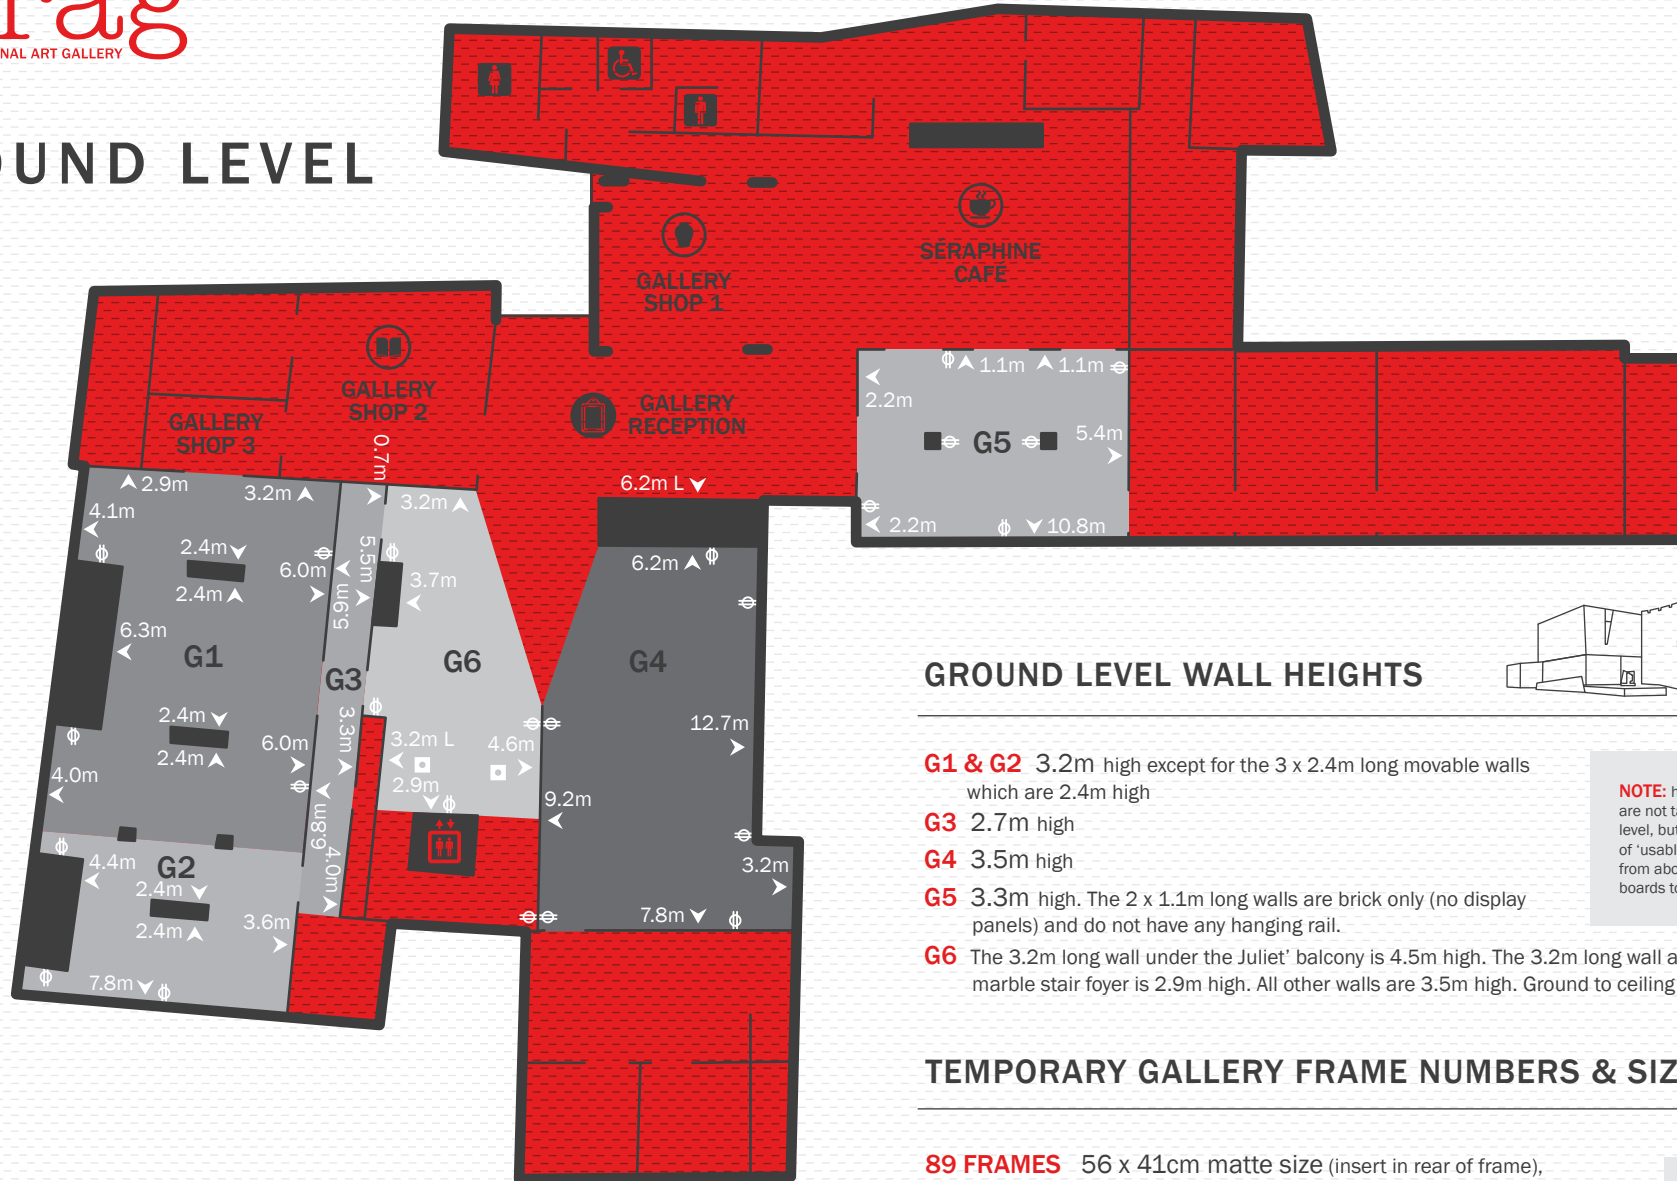

GROUND LEVEL

1. **KEY:**
2. ⊕ **POWERPOINTS**
     (2 powerpoints in G5 are on posts 3.5m high)
   - **SUSPENSION POINTS** (approx 4.5m high)

GROUND LEVEL WALL HEIGHTS

- **G1 & G2** 3.2m high except for the 3 x 2.4m long movable walls which are 2.4m high
- **G3** 2.7m high
- **G4** 3.5m high
- **G5** 3.3m high. The 2 x 1.1m long walls are brick only (no display panels) and do not have any hanging rail.
- **G6** The 3.2m long wall under the Juliet balcony is 4.5m high. The 3.2m long wall adjacent to the marble stair foyer is 2.9m high. All other walls are 3.5m high. Ground to ceiling is approx 7.5m

NOTE: height measurements are not taken from ground level, but are measurements of 'usable' wall space (e.g. from above the skirting boards to the hanging rail).

TEMPORARY GALLERY FRAME NUMBERS & SIZES

- **89 FRAMES** 56 x 41cm matte size (insert in rear of frame),
  55 x 40cm image size (visible area on the front of frame).
- **40 FRAMES** 86.5 x 63cm matte size (insert in rear of frame),
  85.5 x 62cm image size (visible area on front of frame).

SEE MORE SEPARATE LIST